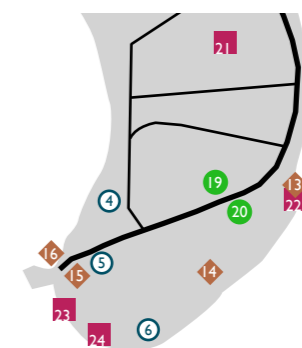

RANGIROA

www.discover-rangiroa.com

TODO LIST

- ☒ Venir visiter l'atoll de **Rangiroa** !
  *Come visit the atoll of **Rangiroa**!*
- ☐ Les **dauphins** de la passe de Hiria
  *The **dolphins** from the Hiria Pass*
- ☐ Déguster le **vin** de Rangiroa
  *Taste the **wine** of Rangiroa*
- ☐ Visiter la **ferme perlière** de Rangiroa
  *Guided tour at the **Tahitian pearl** farm*
- ☐ Passer une journée sur un **motu** isolé
  *Go on an excursion on a **private island***
- ☐ **Plonger** avec un club de l'atoll
  *Go **scuba diving** with a diving center*
- ☐ Faire un tour au **sentier aquatique**
  *Get a chance to go to the **aquatic trail***

EXCURSIONS

SNORKELLING

Dede Excursion	87.78.47.17
Maurice Excursions	87.78.13.25
Matahi Excursions.....	87.21.66.56
Oviri Excursions	40.96.05.87
Ragi Excursions	40.96.74.16
Spirit Excursions	87.71.29.90

PARCOURS SUR LES MOTU

Haiatua Excursions	87.73.12.59
Kaimana Excursion	87.71.83.41
Omoa Rangiroa Tours	87.31.42.82
Orava Excursions	87.28.35.17
Pa'ati Excursions (île au récif uniquement)	87.79.24.63
Rangiroa Excursions	87.79.24.66
Rairoa Fishing Tour	87.72.04.21
Rangitea Tours	87.30.80.59
Tane Excursions	87.72.31.51
Tereva Tane E Vahine	87.70.71.38
Tevaiti Tours Rangiroa	87.23.53.87

TRANSPORTS